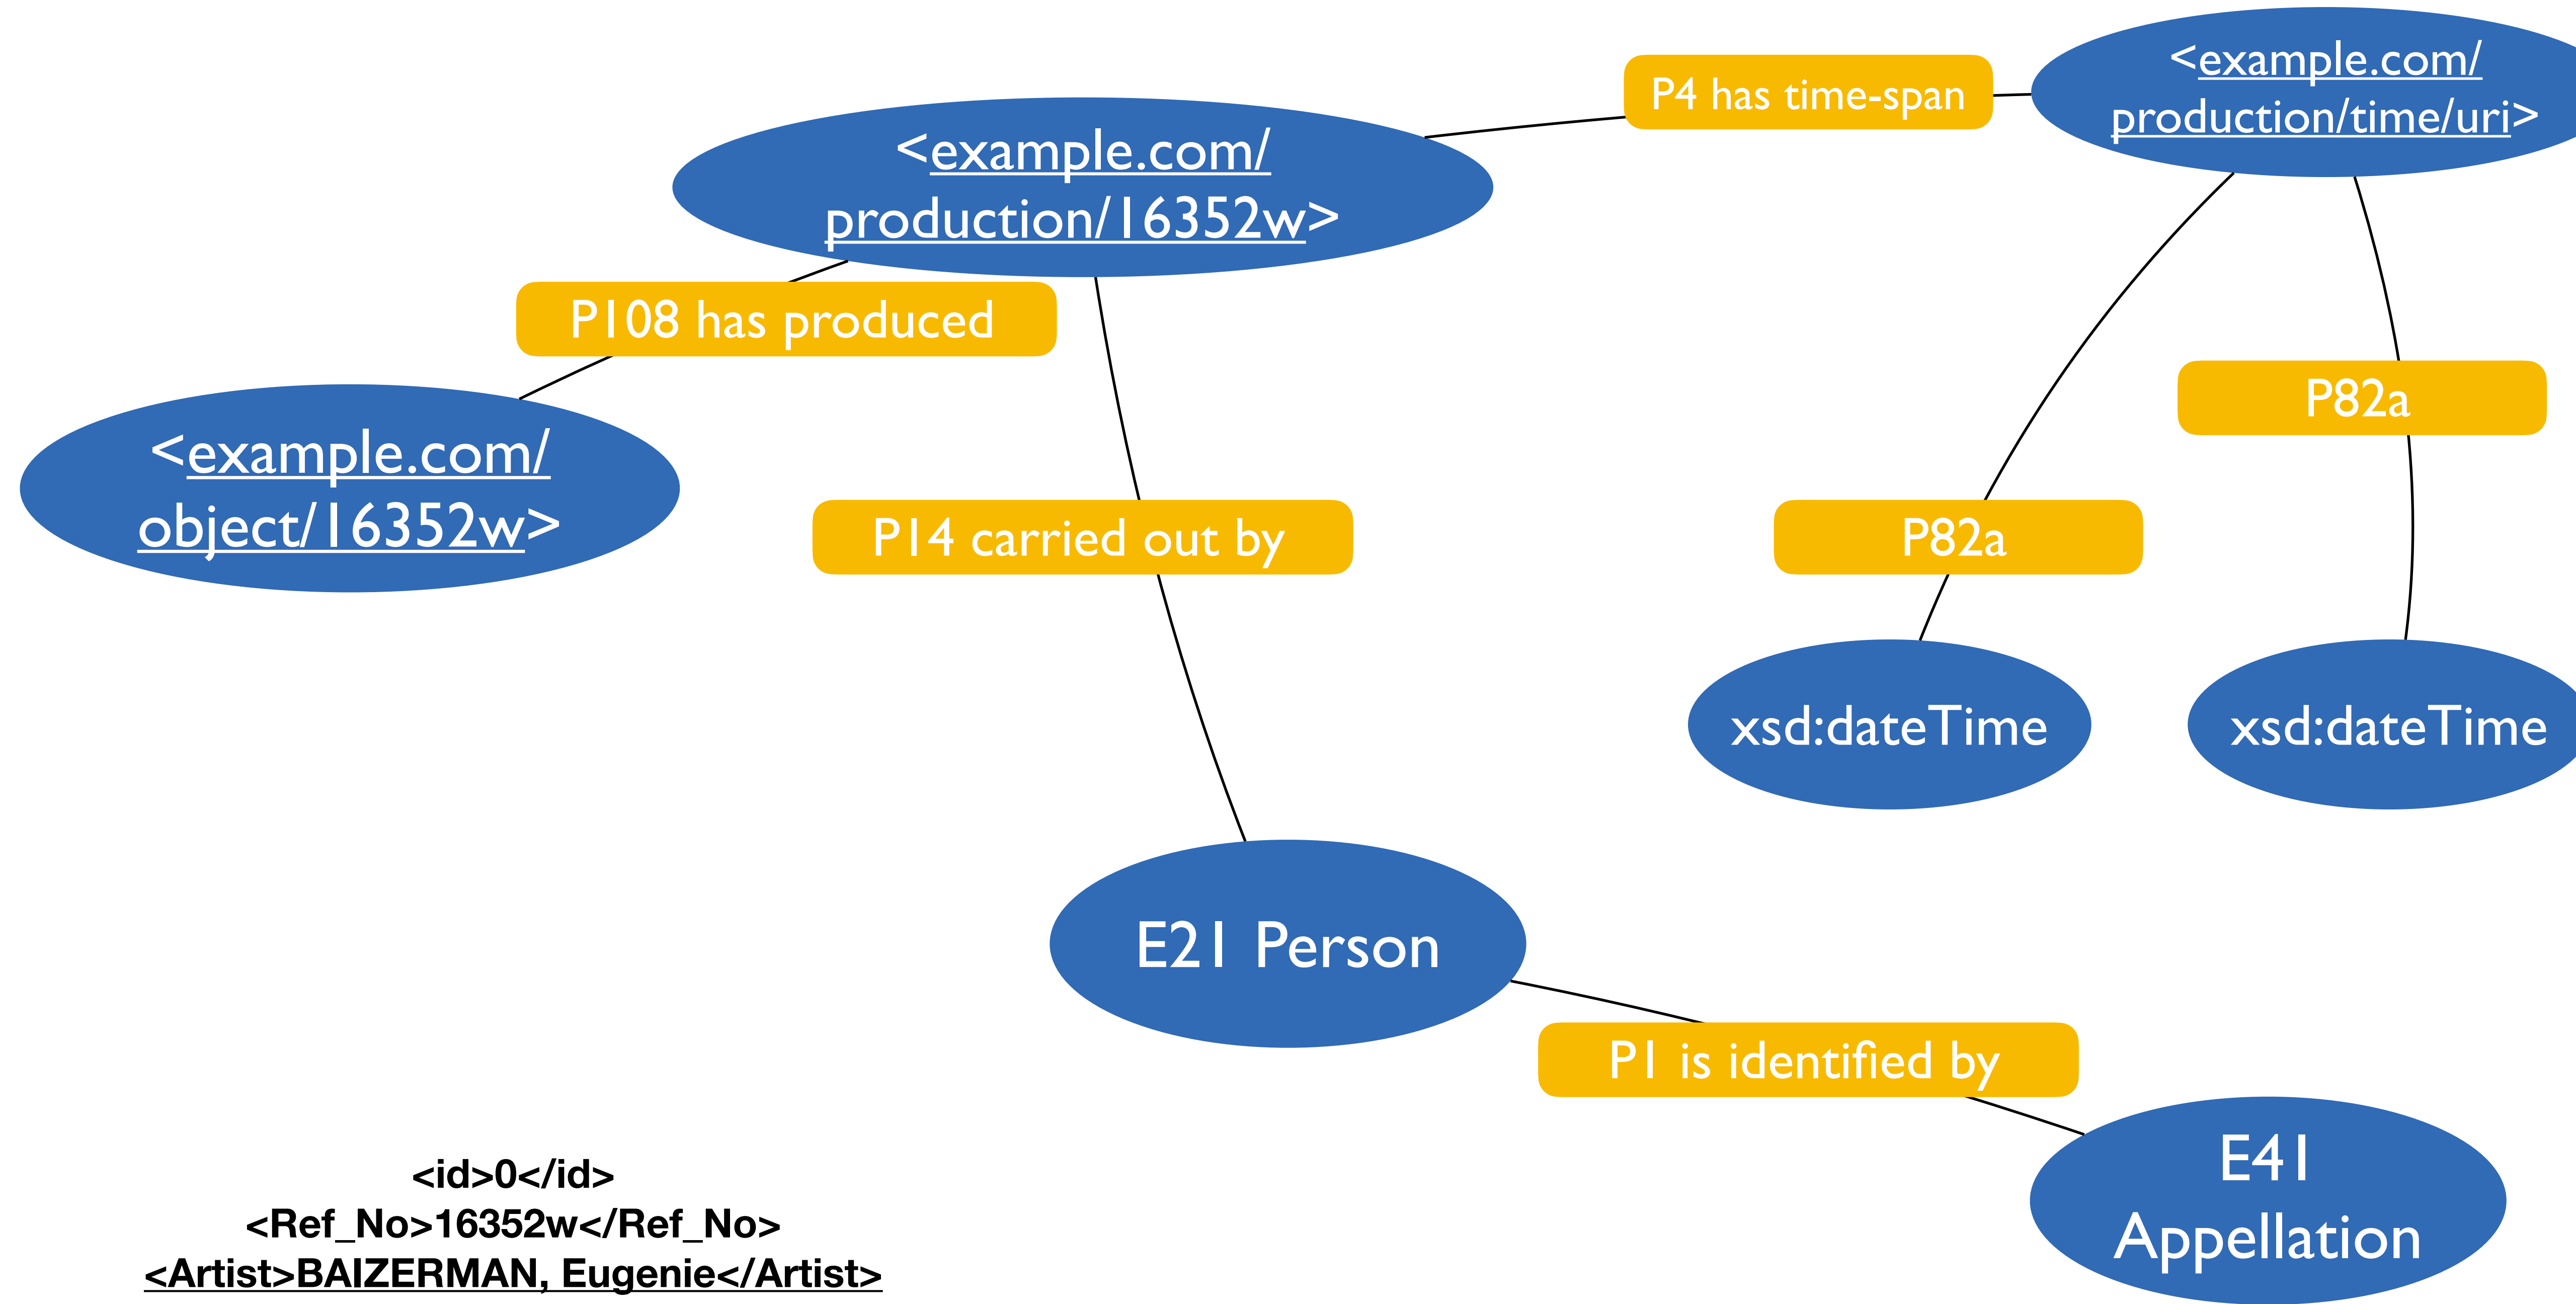

<id>0</id>
<Ref_No>16352w</Ref_No>
<Artist>BAIZERMAN, Eugenie</Artist>