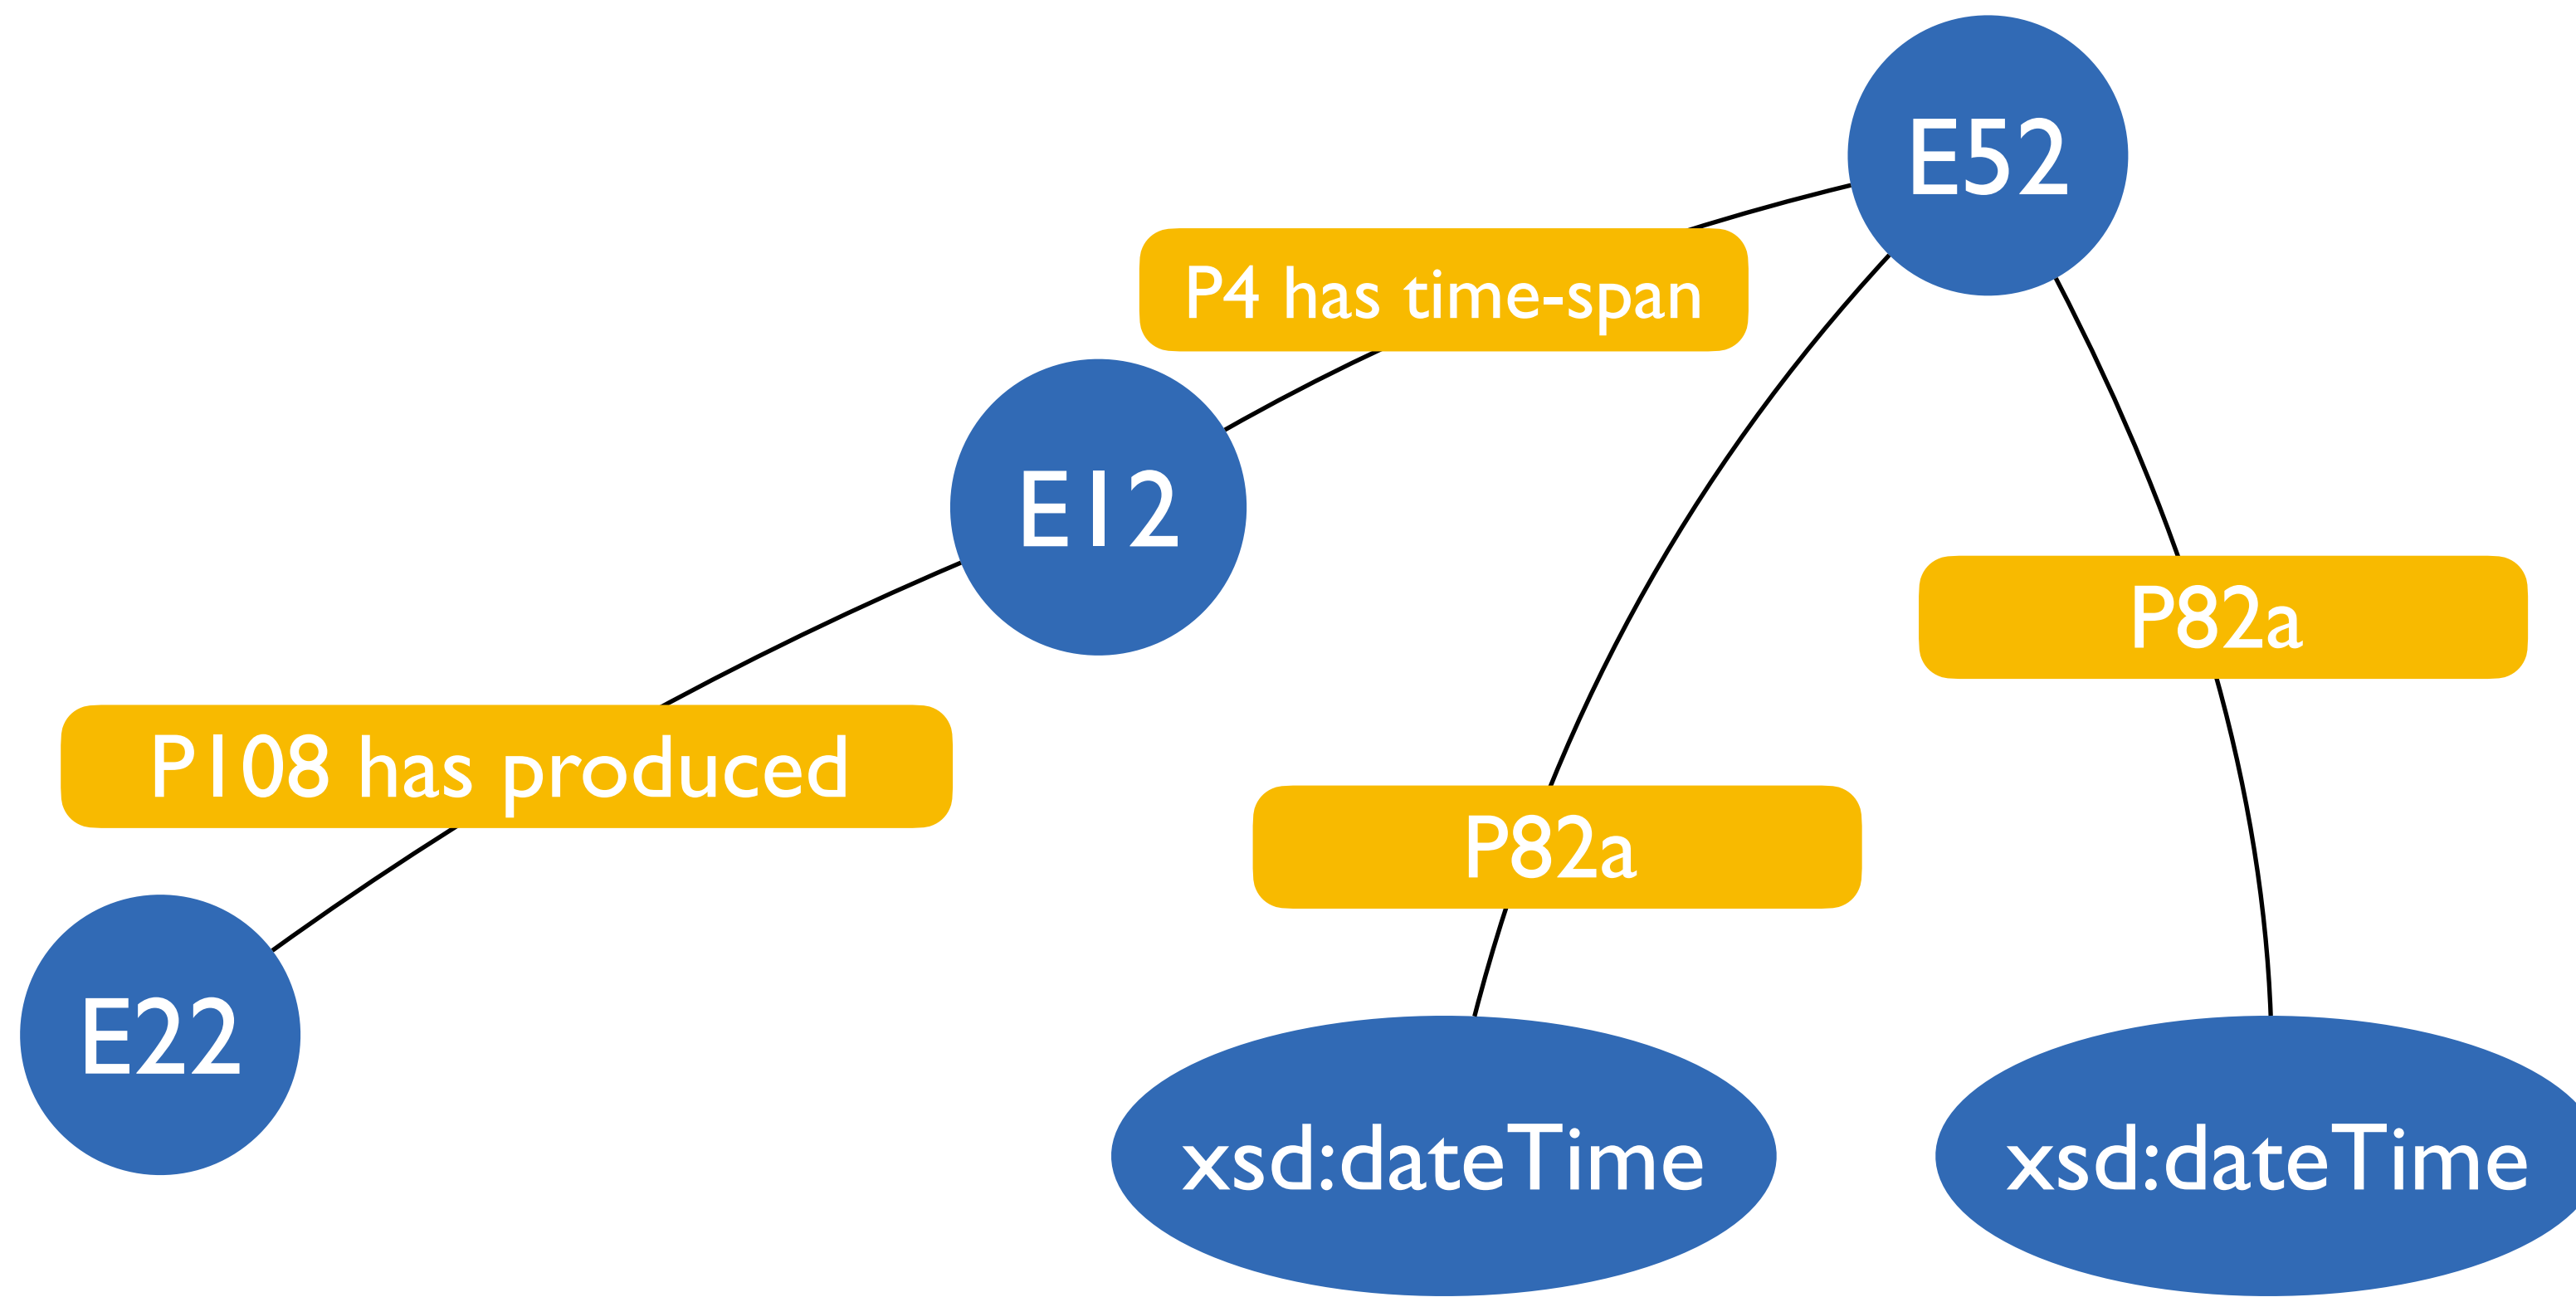

<id>0</id>
<Ref_No>16352w</Ref_No>
<year_P82b_datetime>1925-12-31T00:00:00Z</year_P82b_datetime>
<year_P82a_datetime>1925-01-01T00:00:00Z</year_P82a_datetime>