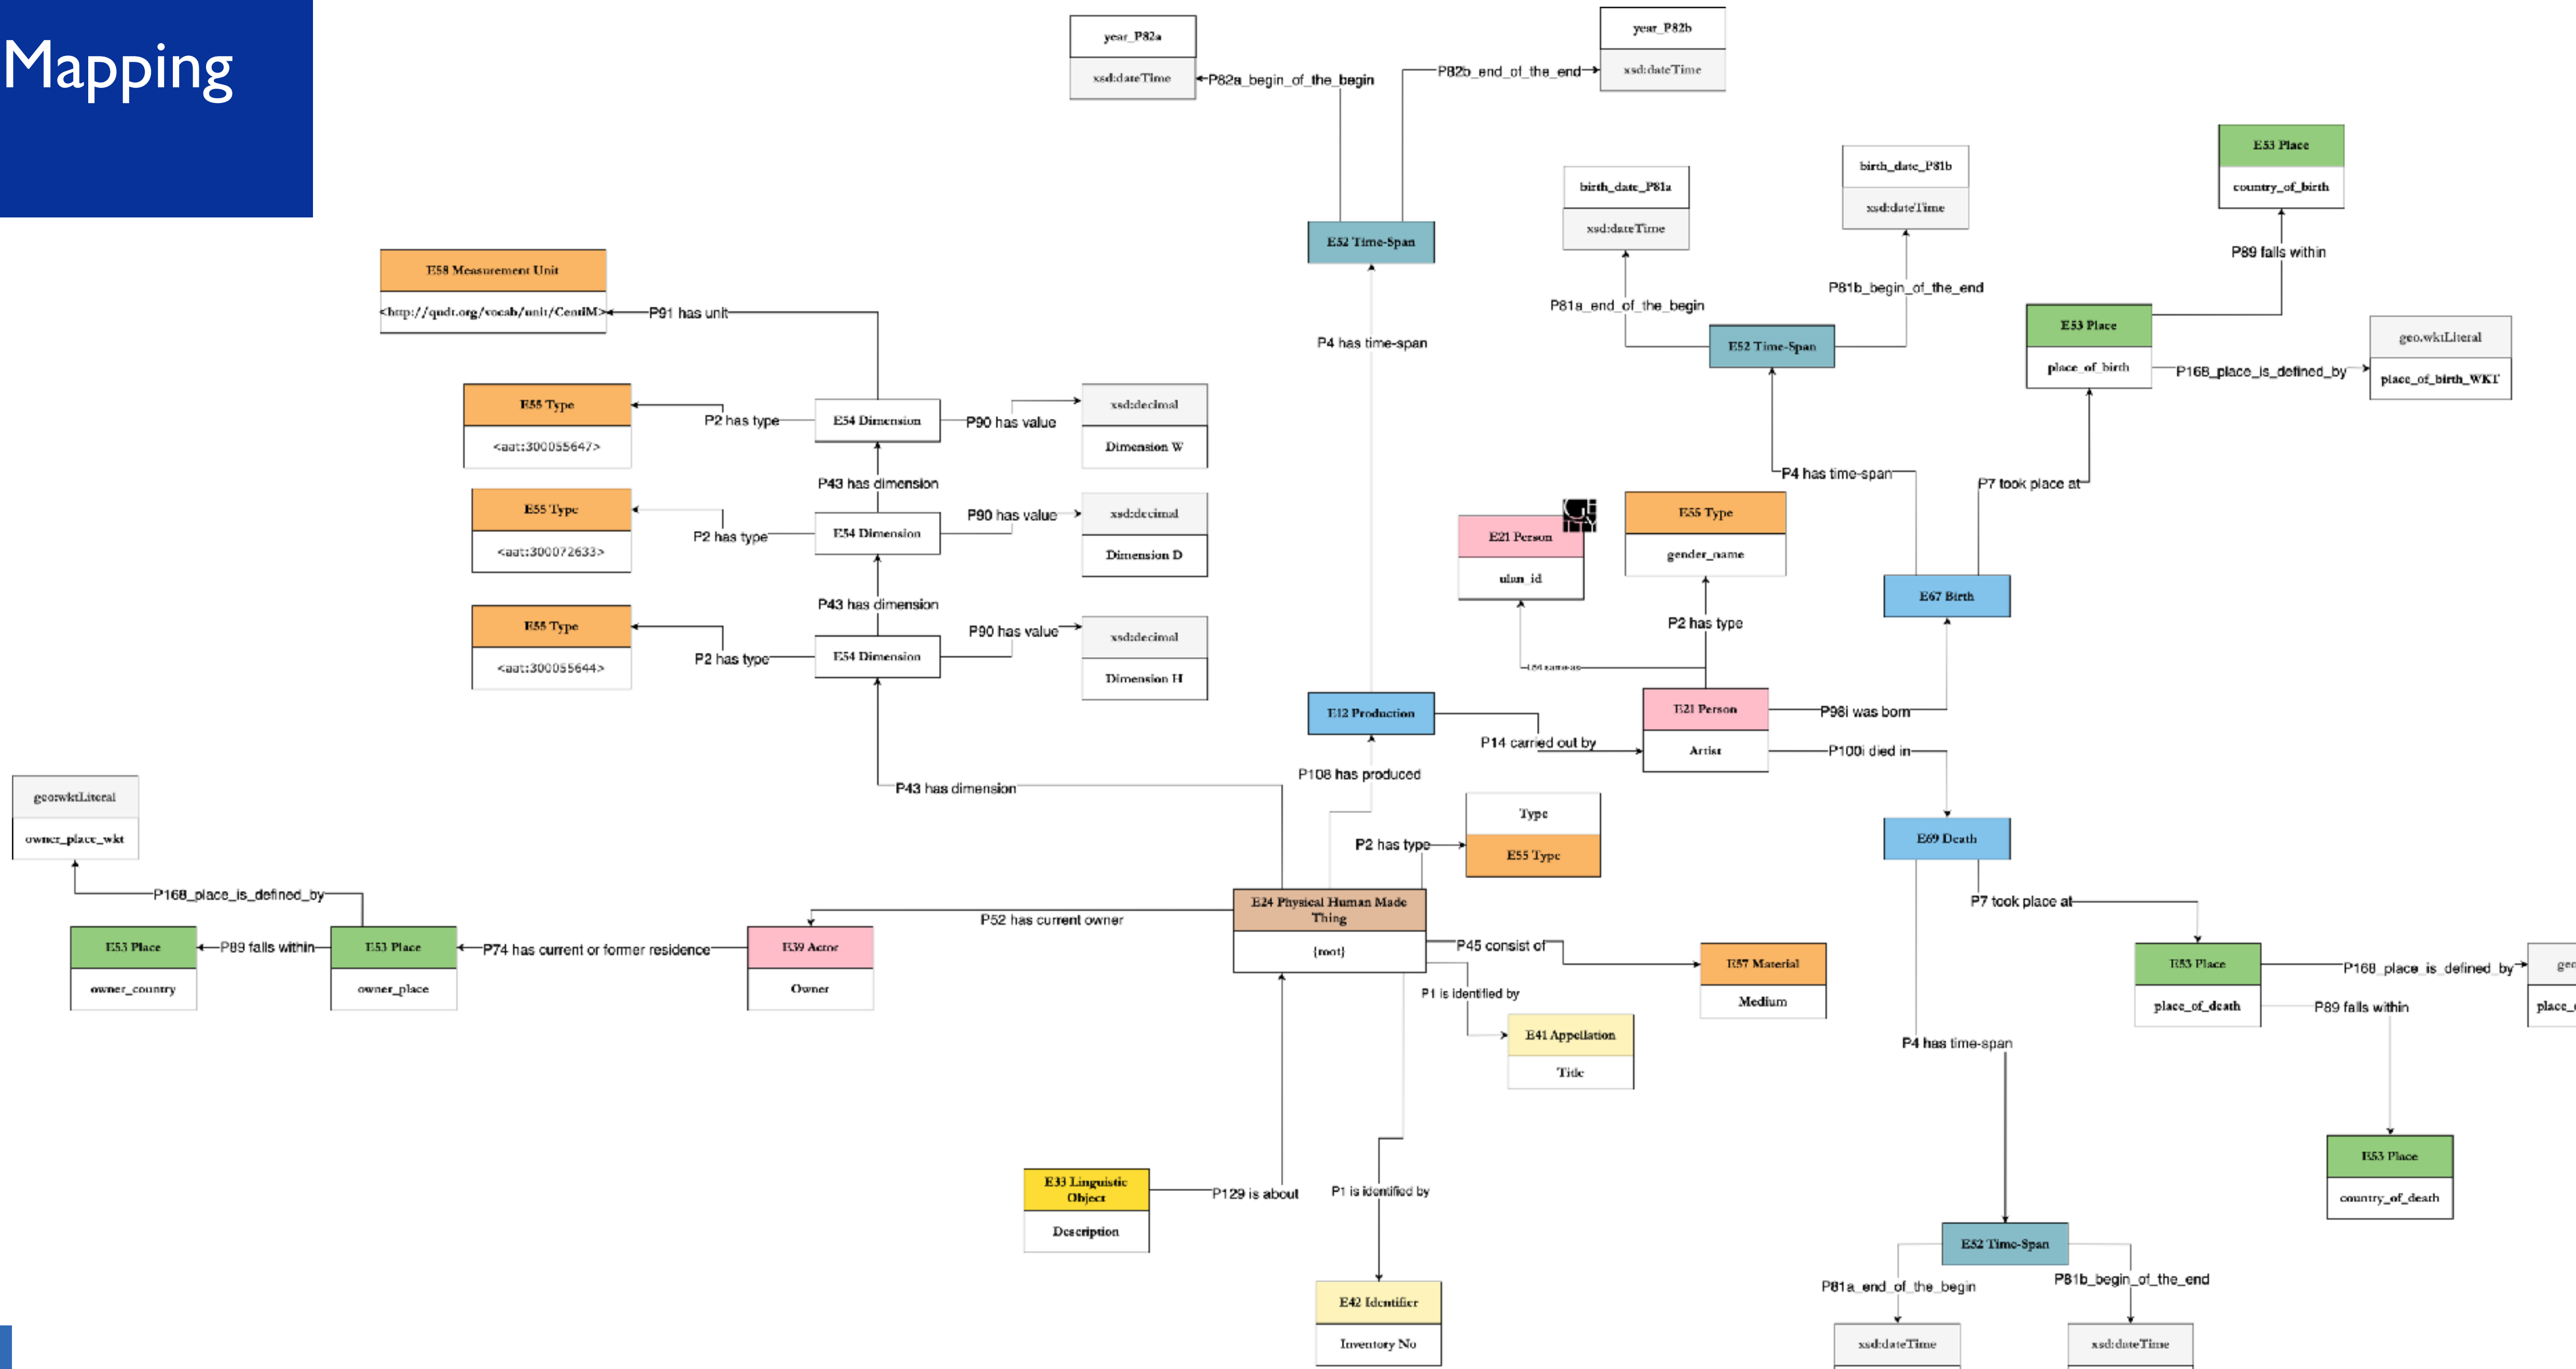

Mapping

The image consists of three blue squares arranged horizontally. The first square on the left is a medium blue and contains the word 'Author'. The middle square is a darker blue and contains the word 'Work'. The third square on the right is a bright blue and contains the word 'Owner'.