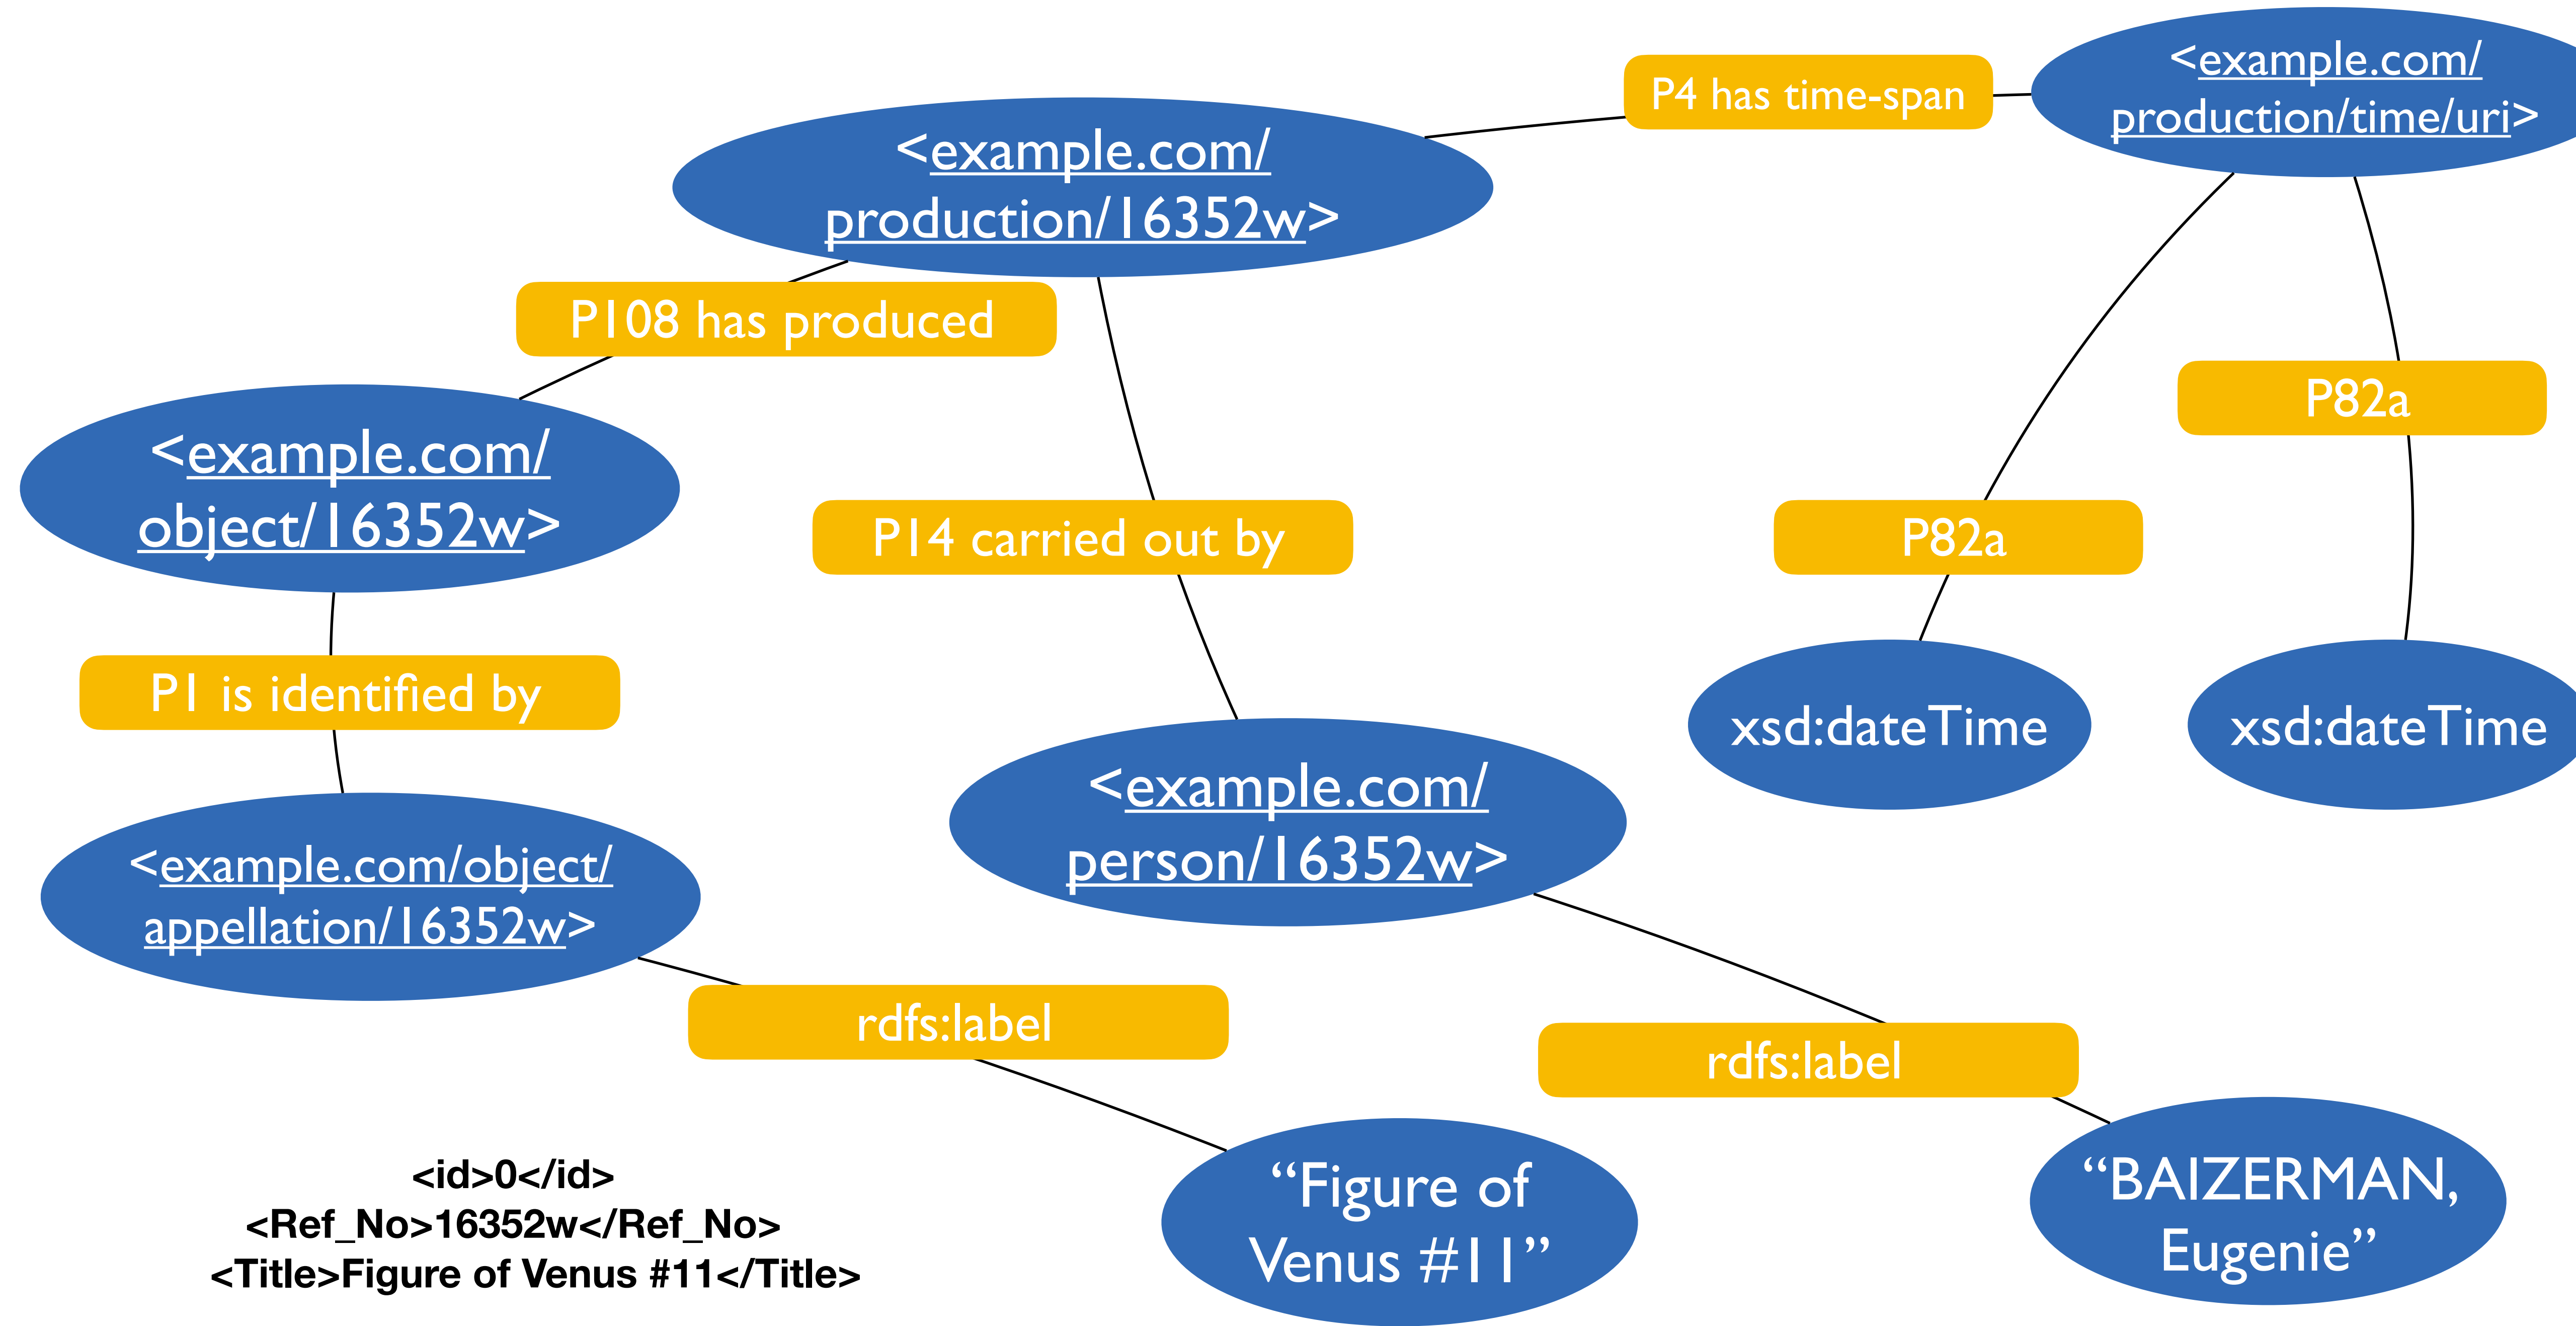

<id>0</id>
<Ref_No>16352w</Ref_No>
<Title>Figure of Venus #11</Title>