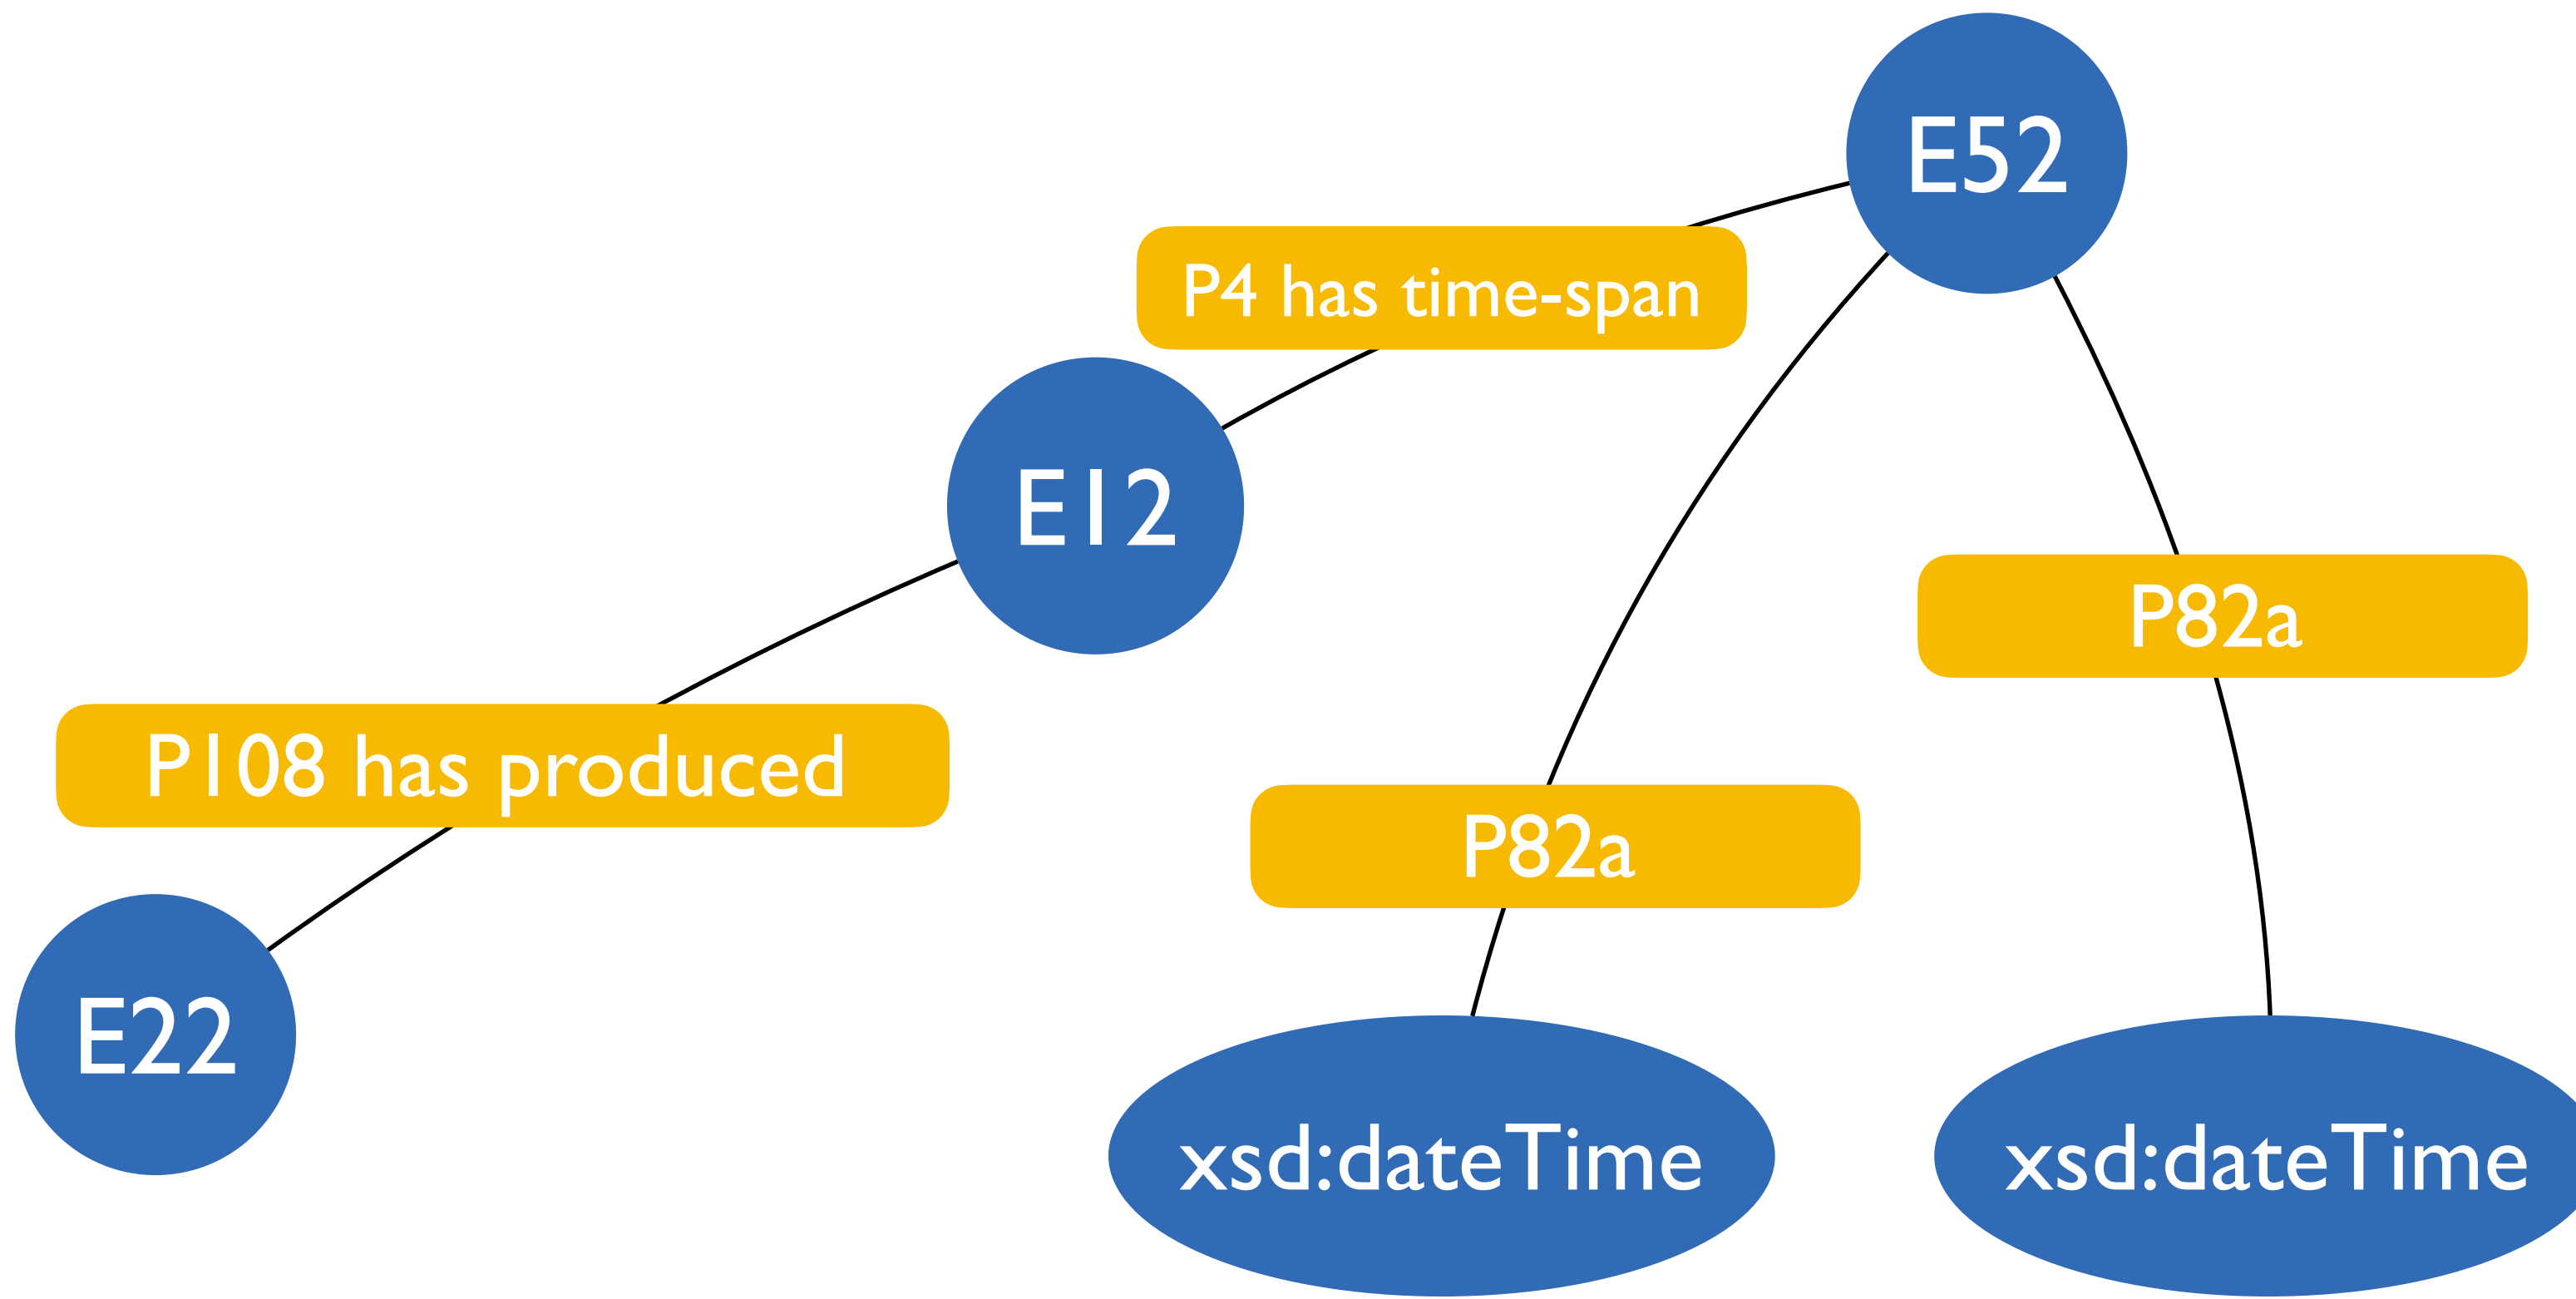

```
<row>
  <id>0</id>
  <Ref_No>16352w</Ref_No>
  <Inventory_No>2185-36</Inventory_No>
  <Artist>BAIZERMAN, Eugenie</Artist>
  <getty_url>http://vocab.getty.edu/ulan/500465604</getty_url>
  <Description>Sale 2185 christie's interiors 30 June - 1 July 2009 New
  York, Rockefeller Plaza Eugenie Baizerman (AMERICAN, 1899-1949) Figure of
  Venus #11; and a companion painting\the first oil on canvas laid down on
  board
  the first 7¼ x 9½ in. (18.4 x 24.1 cm.) (2)</Description>
  <Medium>oil on canvas laid down on board</Medium>
  <Dimension_H>24.1</Dimension_H>
  <Dimension_W>18.4</Dimension_W>
  <Dimension_D></Dimension_D>
  <Type>Painting</Type>
  <birth_date_P81a>1899-10-14T00:00:00Z</birth_date_P81a>
  <birth_date_P81b>1899-10-14T23:59:59Z</birth_date_P81b>
  <place_of_birth>Warsaw</place_of_birth>
  <place_of_birth_WKT>POINT (21.033333333333 52.216666666667)
</place_of_birth_WKT>
  <country_of_birth>Poland</country_of_birth>
  <death_date_P81a>1949-12-30T00:00:00Z</death_date_P81a>
  <death_date_P81b>1949-12-30T23:59:59Z</death_date_P81b>
  <place_of_death>New York City</place_of_death>
  <place_of_death_WKT>POINT (-73.94 40.67)</place_of_death_WKT>
  <country_of_death>United States of America</country_of_death>
  <gender_name>female</gender_name>
  <Owner>Christie's</Owner>
  <Place>New York</Place>
  <owner_place>New York City</owner_place>
  <owner_place_wkt>POINT (-73.94 40.67)</owner_place_wkt>
  <owner_country>United States of America</owner_country>
  <Title>Figure of Venus #11</Title>
  <year_P82b_datetime>1925-12-31T00:00:00Z</year_P82b_datetime>
  <year_P82a_datetime>1925-01-01T00:00:00Z</year_P82a_datetime>
  <Year_Type>circa</Year_Type>
</row>
```