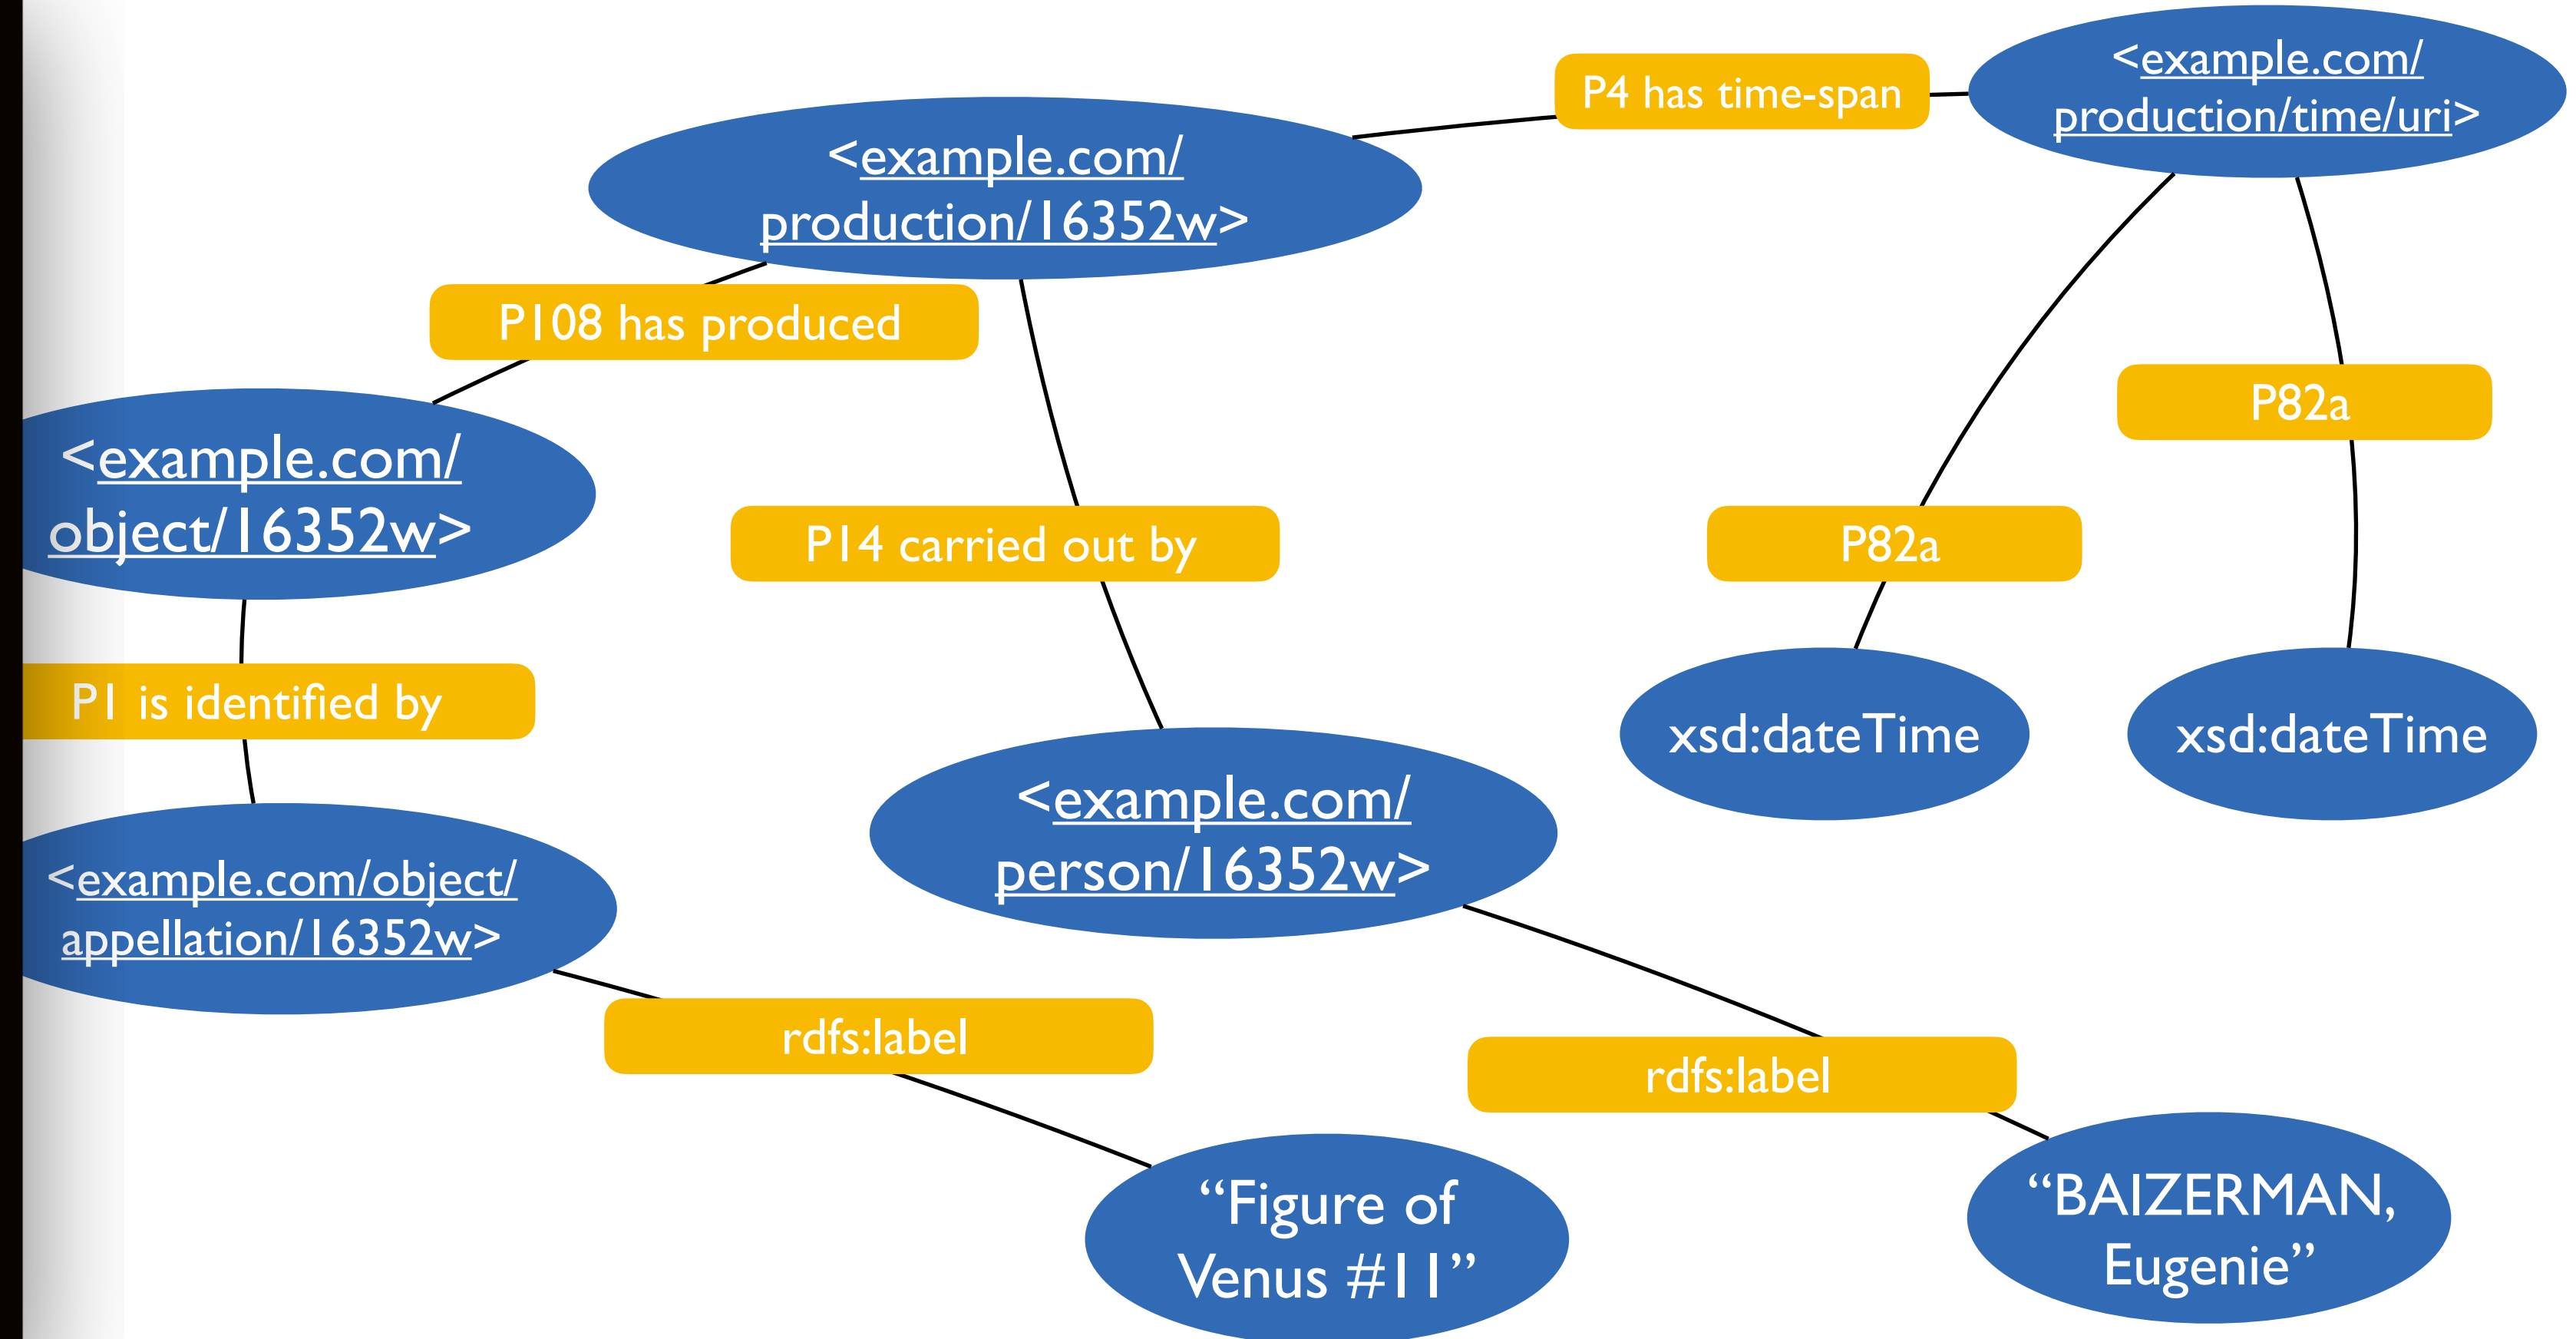

```
<row>
  <id>0</id>
  <Ref_No>16352w</Ref_No>
  <Inventory_No>2185-36</Inventory_No>
  <Artist>BAIZERMAN, Eugenie</Artist>
  <getty_url>http://vocab.getty.edu/ulan/500465604</getty_url>
  <Description>Sale 2185 christie's interiors 30 June - 1 July 2009 New
  York, Rockefeller Plaza Eugenie Baizerman (AMERICAN, 1899-1949) Figure of
  Venus #11; and a companion painting\nthe first oil on canvas laid down on
  board
  the first 7½ x 9½ in. (18.4 x 24.1 cm.) (2)</Description>
  <Medium>oil on canvas laid down on board</Medium>
  <Dimension_H>24.1</Dimension_H>
  <Dimension_W>18.4</Dimension_W>
  <Dimension_D></Dimension_D>
  <Type>Painting</Type>
  <birth_date_P81a>1899-10-14T00:00:00Z</birth_date_P81a>
  <birth_date_P81b>1899-10-14T23:59:59Z</birth_date_P81b>
  <place_of_birth>Warsaw</place_of_birth>
  <place_of_birth_WKT>POINT (21.033333333333 52.216666666667)
</place_of_birth_WKT>
  <country_of_birth>Poland</country_of_birth>
  <death_date_P81a>1949-12-30T00:00:00Z</death_date_P81a>
  <death_date_P81b>1949-12-30T23:59:59Z</death_date_P81b>
  <place_of_death>New York City</place_of_death>
  <place_of_death_WKT>POINT (-73.94 40.67)</place_of_death_WKT>
  <country_of_death>United States of America</country_of_death>
  <gender_name>female</gender_name>
  <Owner>Christie's</Owner>
  <Place>New York</Place>
  <owner_place>New York City</owner_place>
  <owner_place_wkt>POINT (-73.94 40.67)</owner_place_wkt>
  <owner_country>United States of America</owner_country>
  <Title>Figure of Venus #11</Title>
  <year_P82b_datetime>1925-12-31T00:00:00Z</year_P82b_datetime>
  <year_P82a_datetime>1925-01-01T00:00:00Z</year_P82a_datetime>
  <Year_Type>circa</Year_Type>
</row>
```