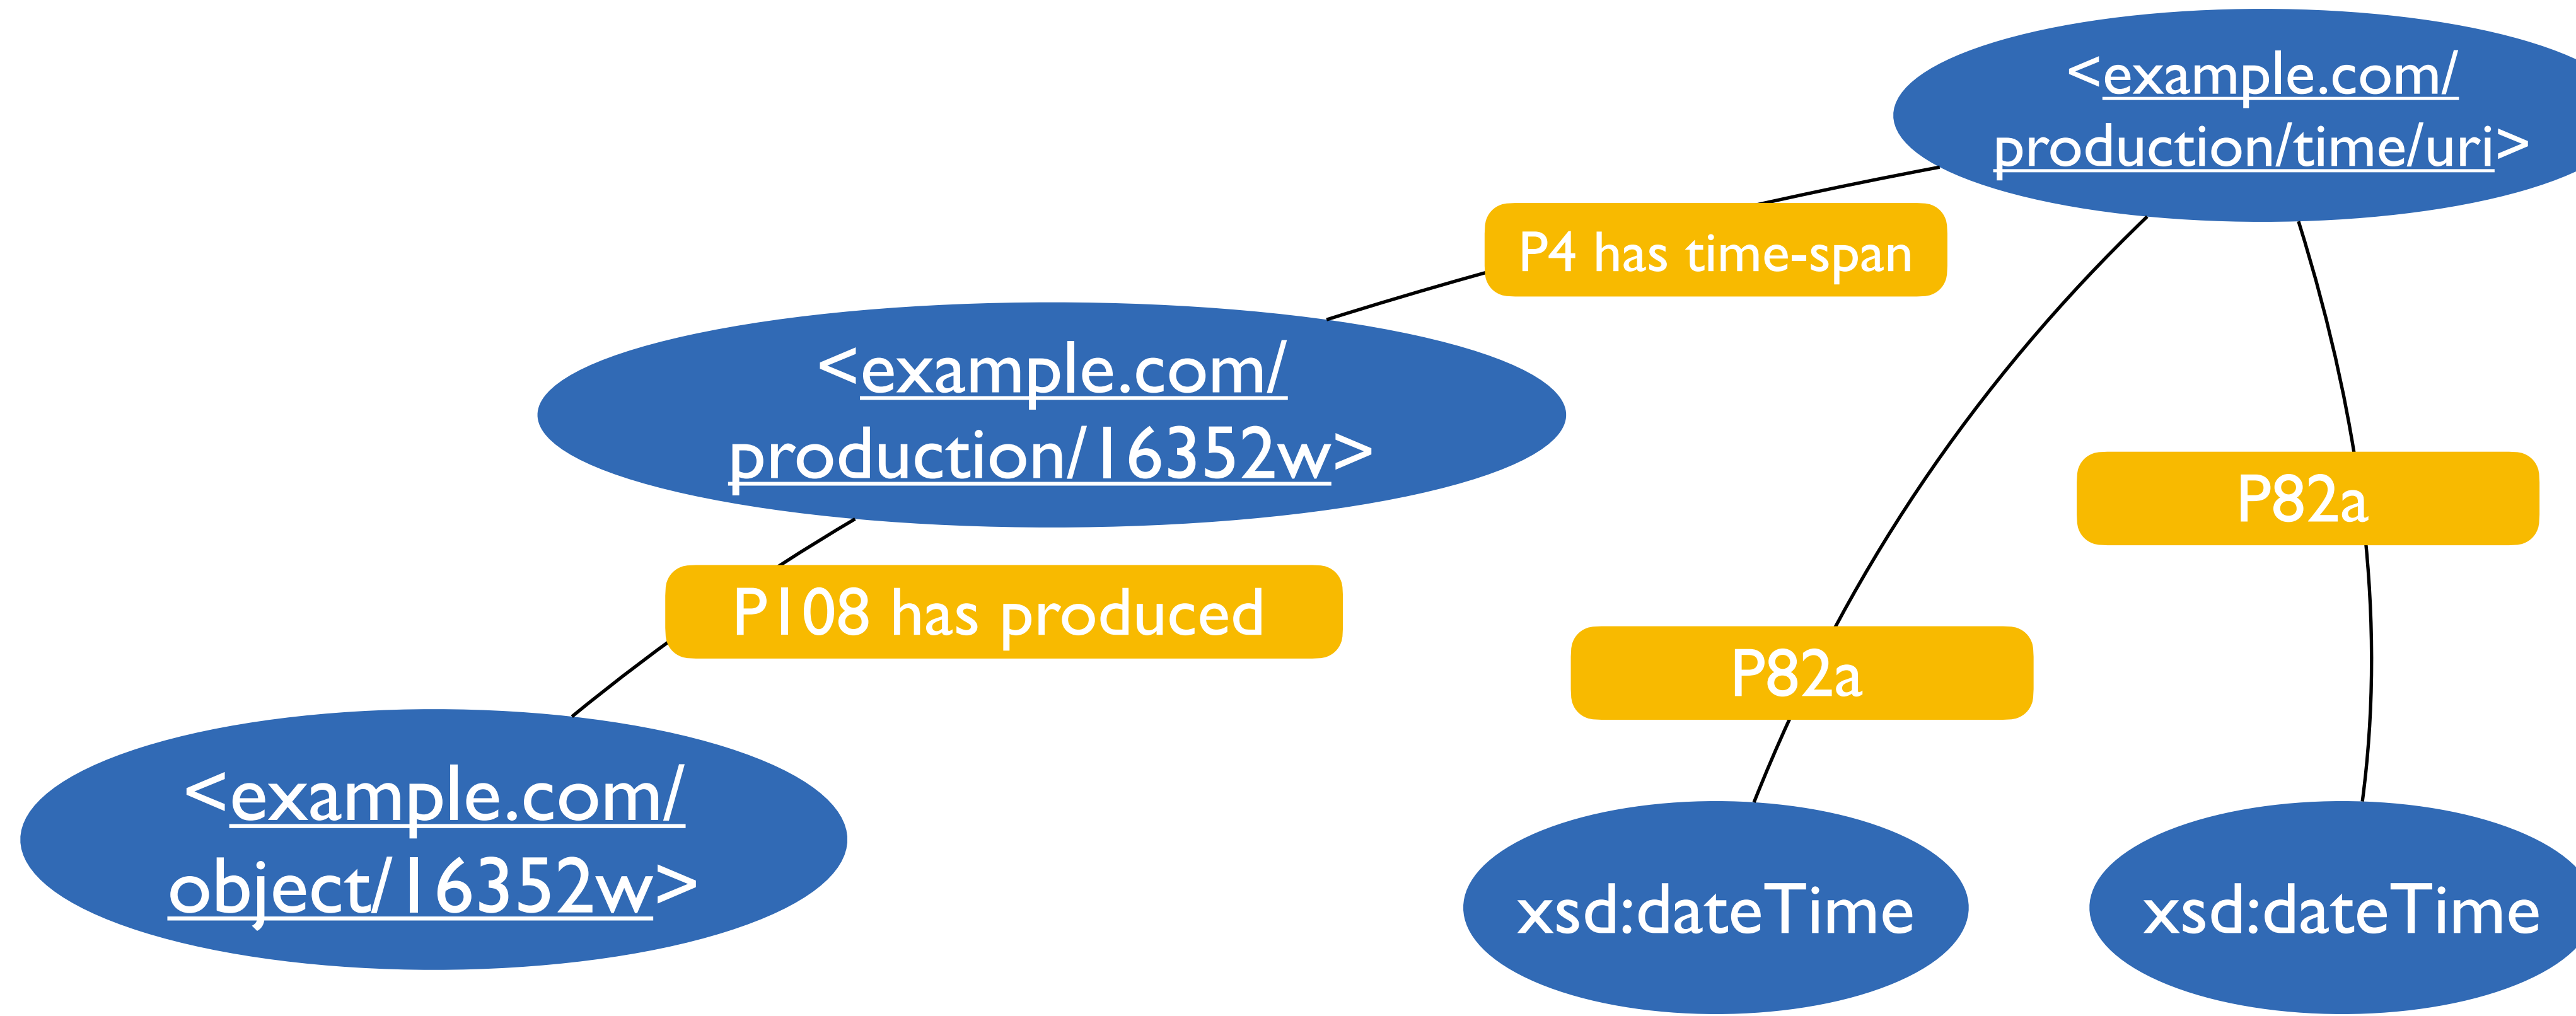

<id>0</id>
<Ref_No>16352w</Ref_No>
<year_P82b_datetime>1925-12-31T00:00:00Z</year_P82b_datetime>
<year_P82a_datetime>1925-01-01T00:00:00Z</year_P82a_datetime>