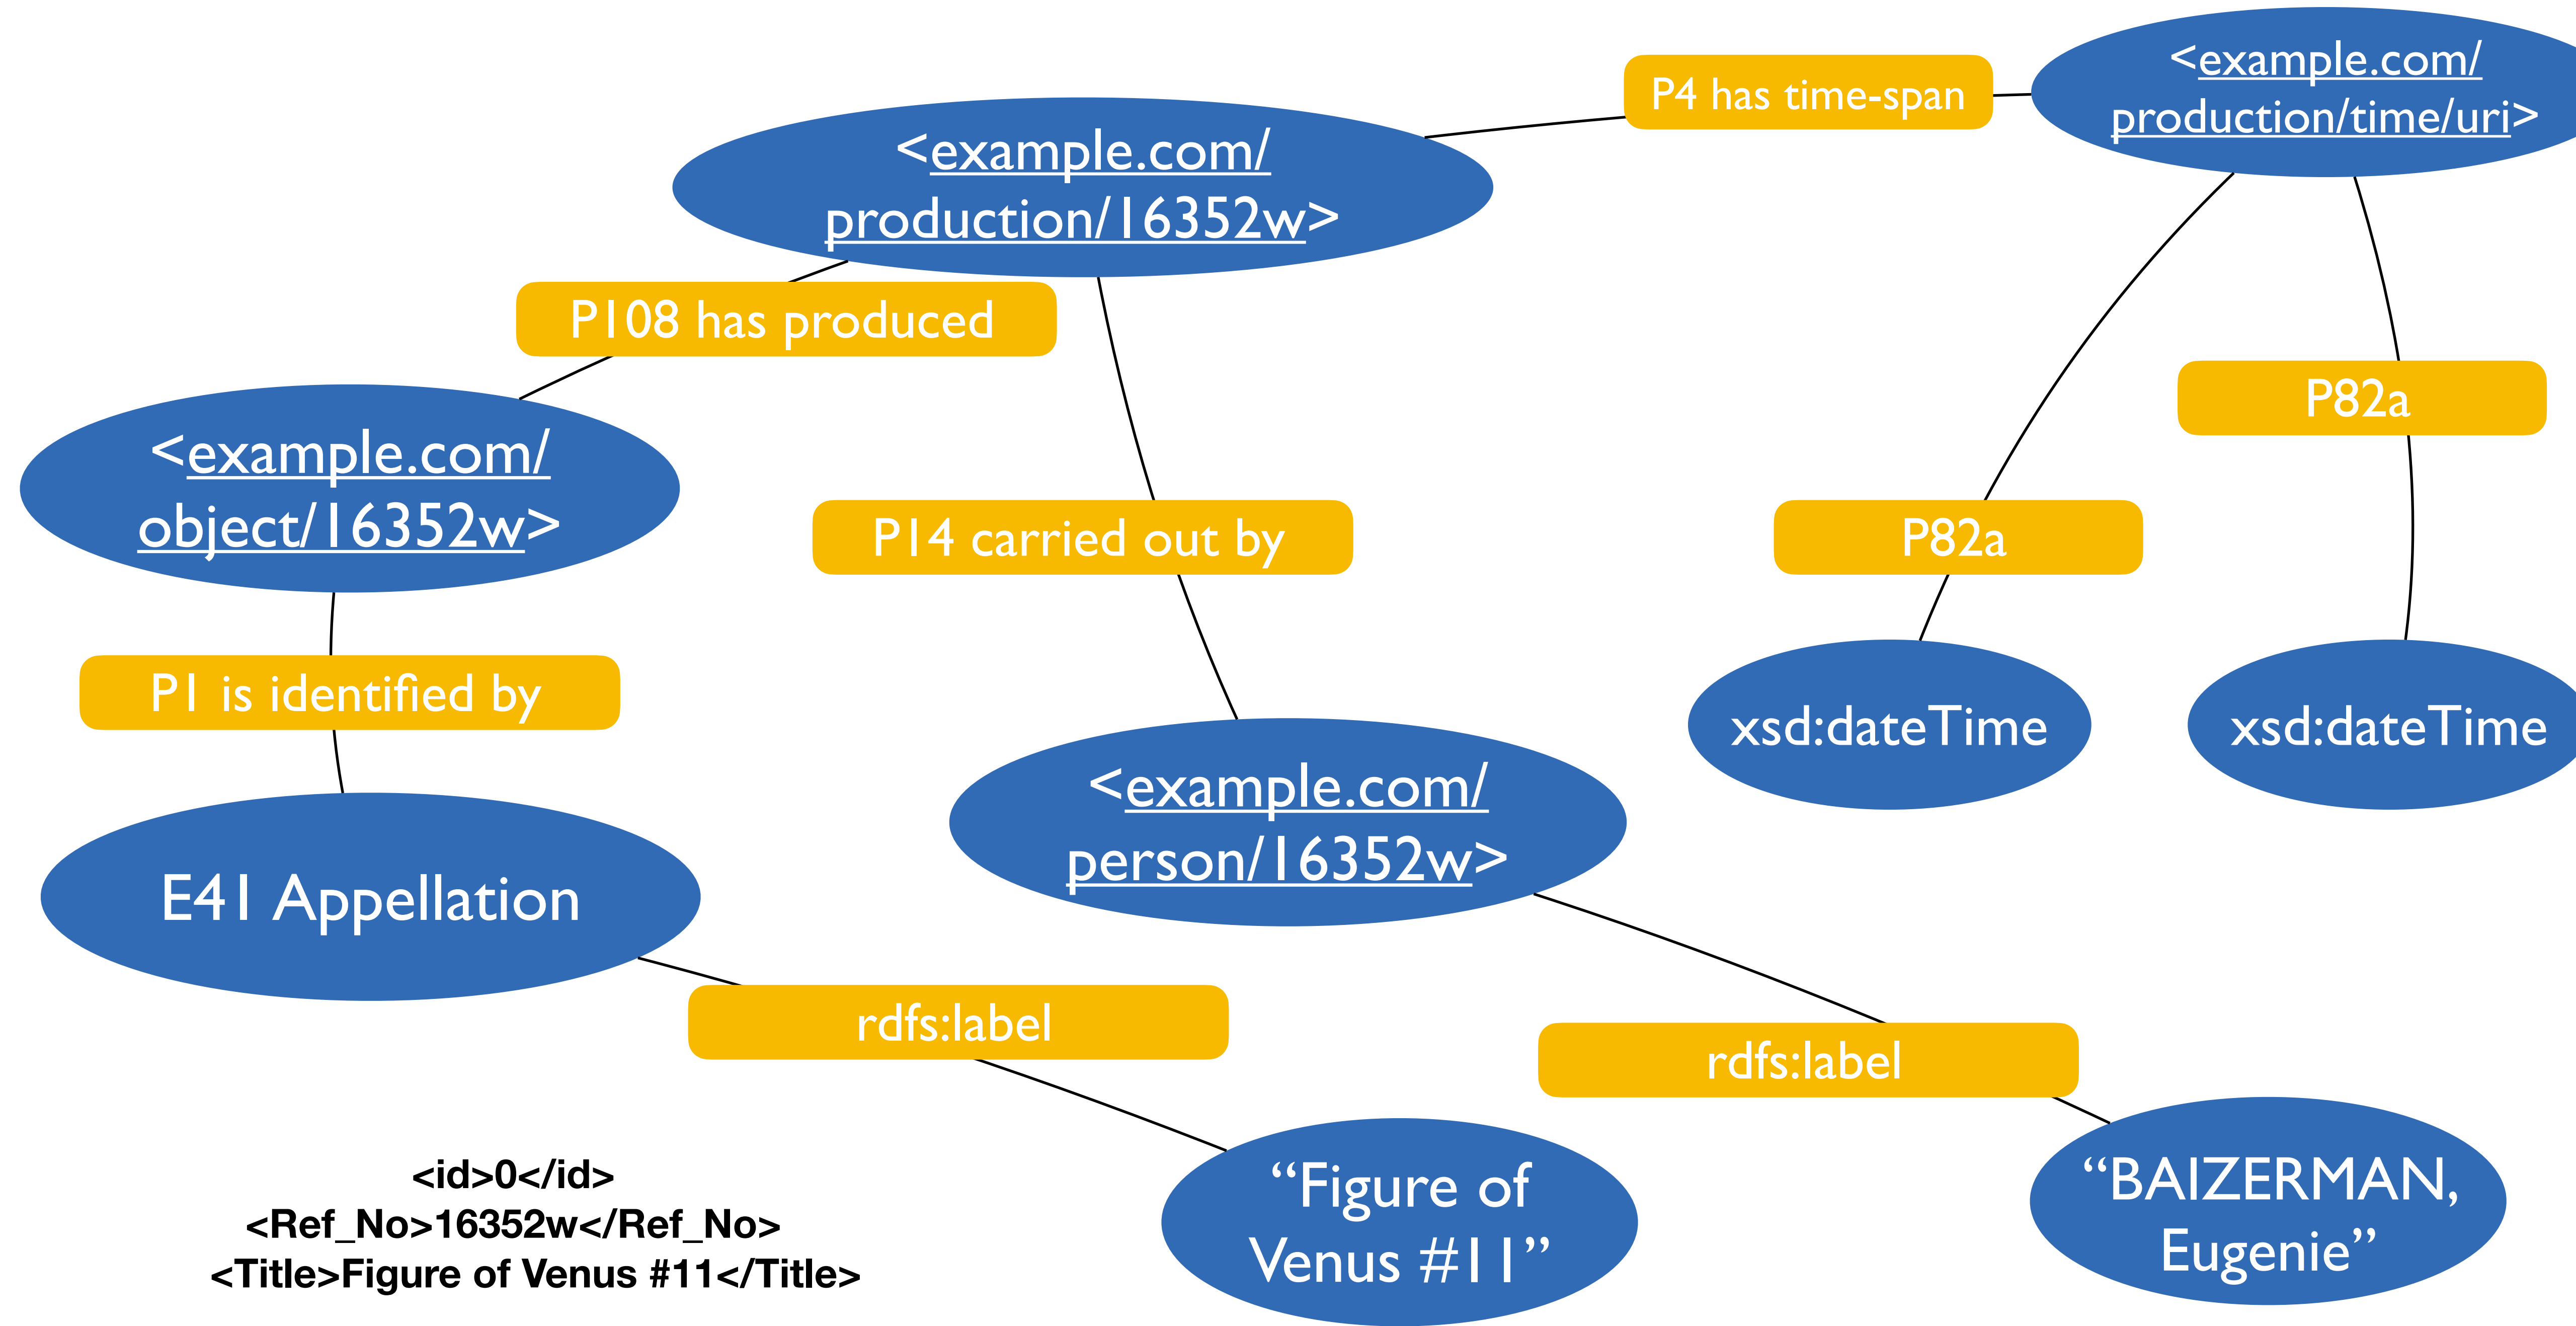

<id>0</id>
<Ref_No>16352w</Ref_No>
<Title>Figure of Venus #11</Title>